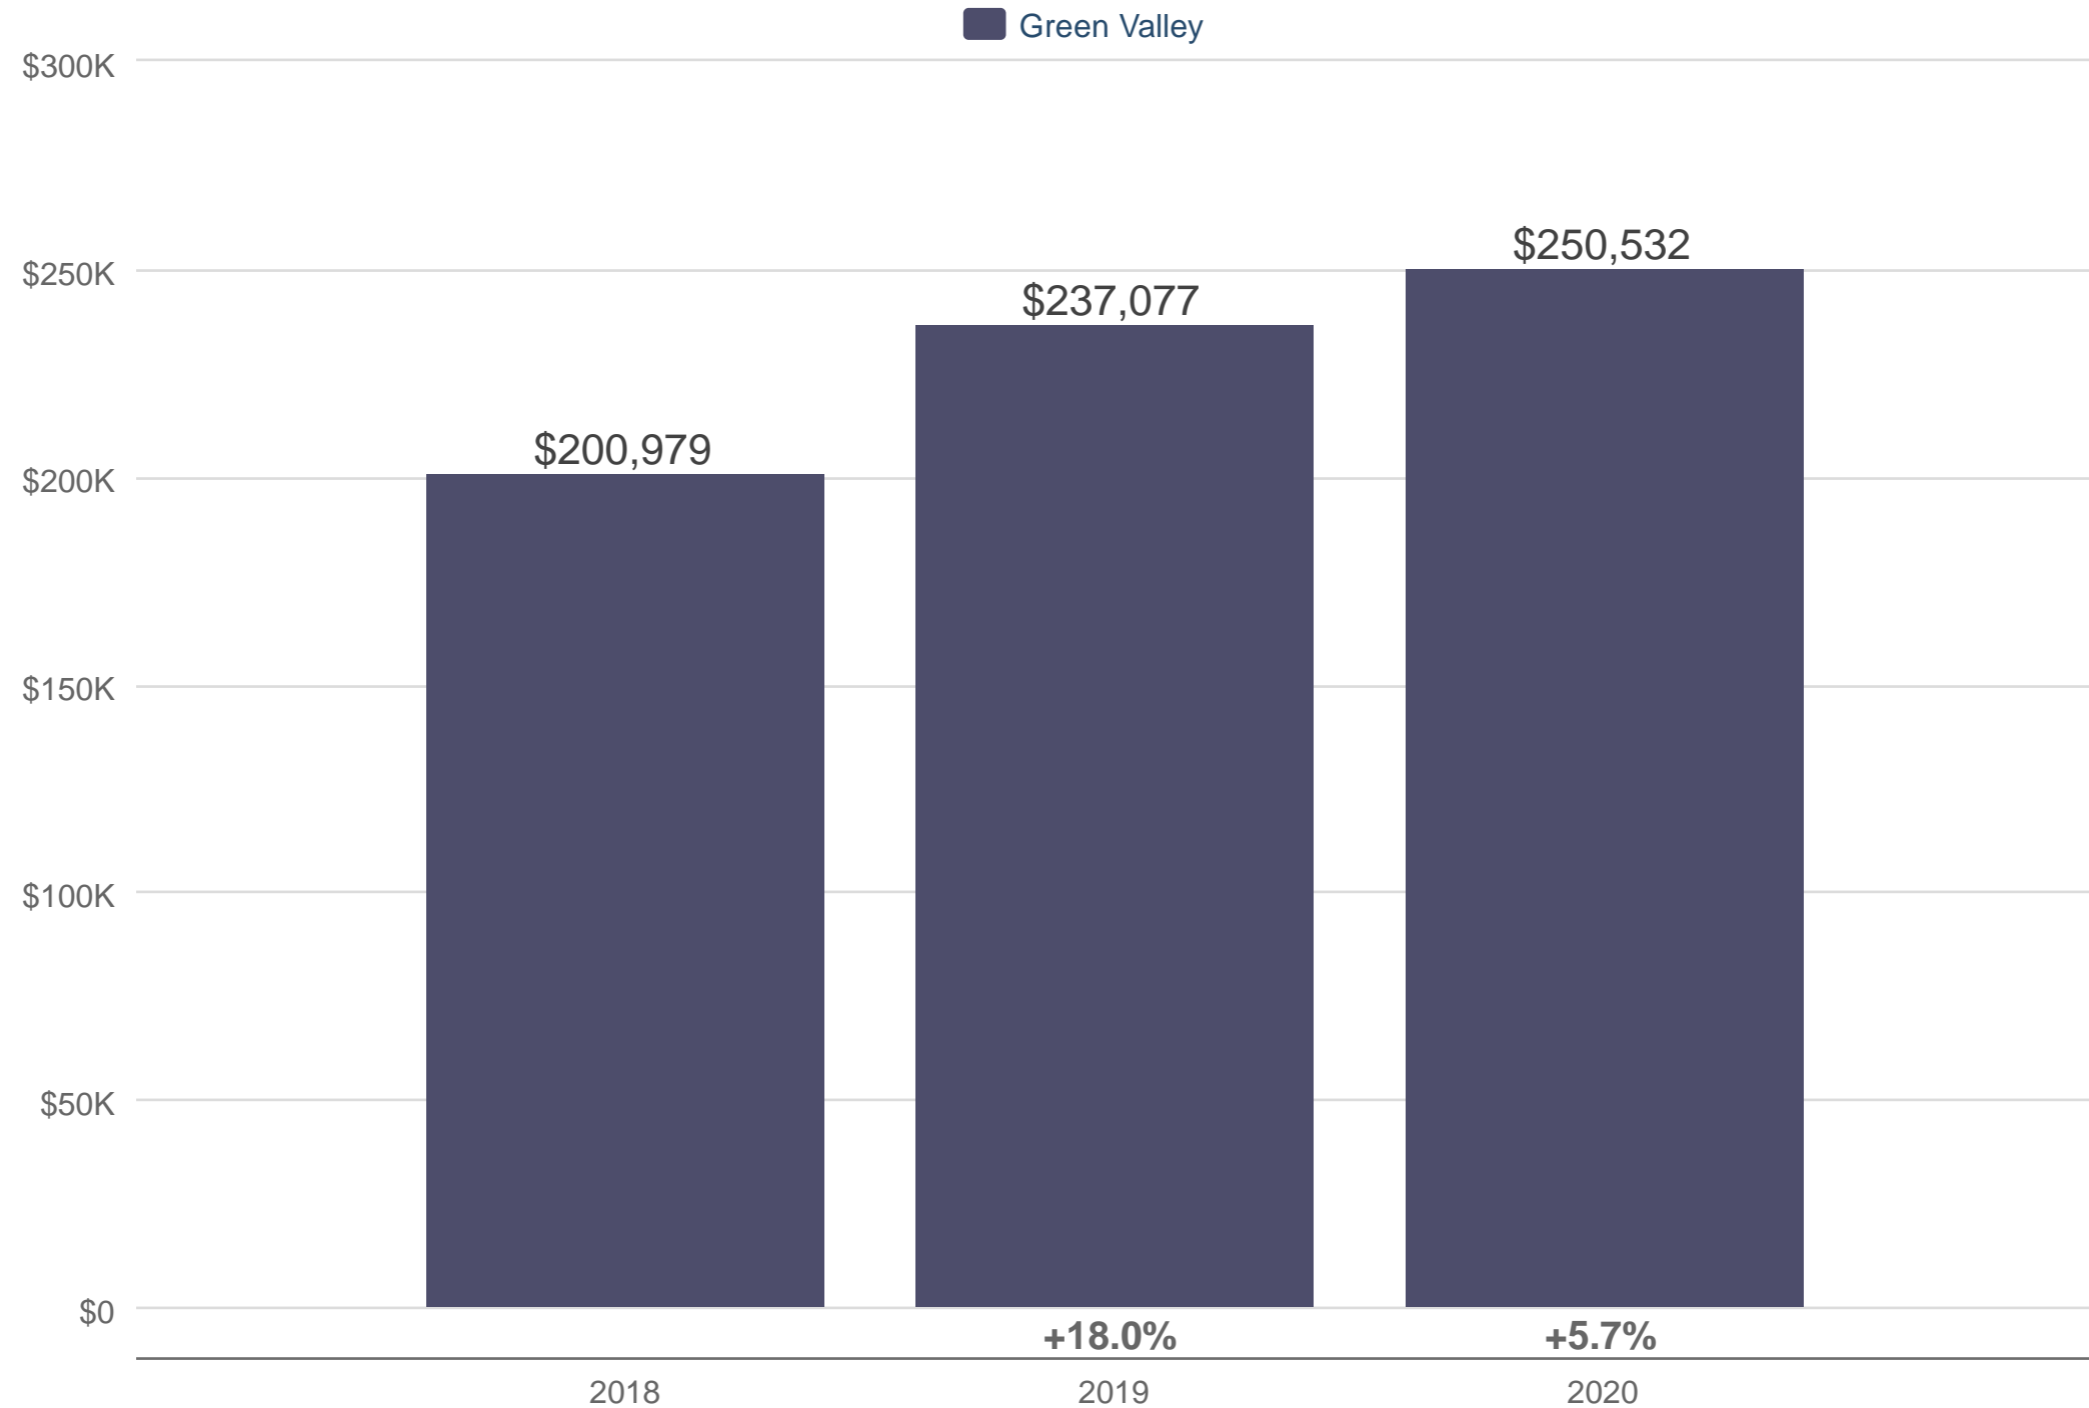

**October Average Sales Price**

Green Valley

Each data point is one month of activity. Data is from November 10, 2020.

All data from Multiple Listing Service of Southern Arizona. InfoSparks © 2020 ShowingTime.