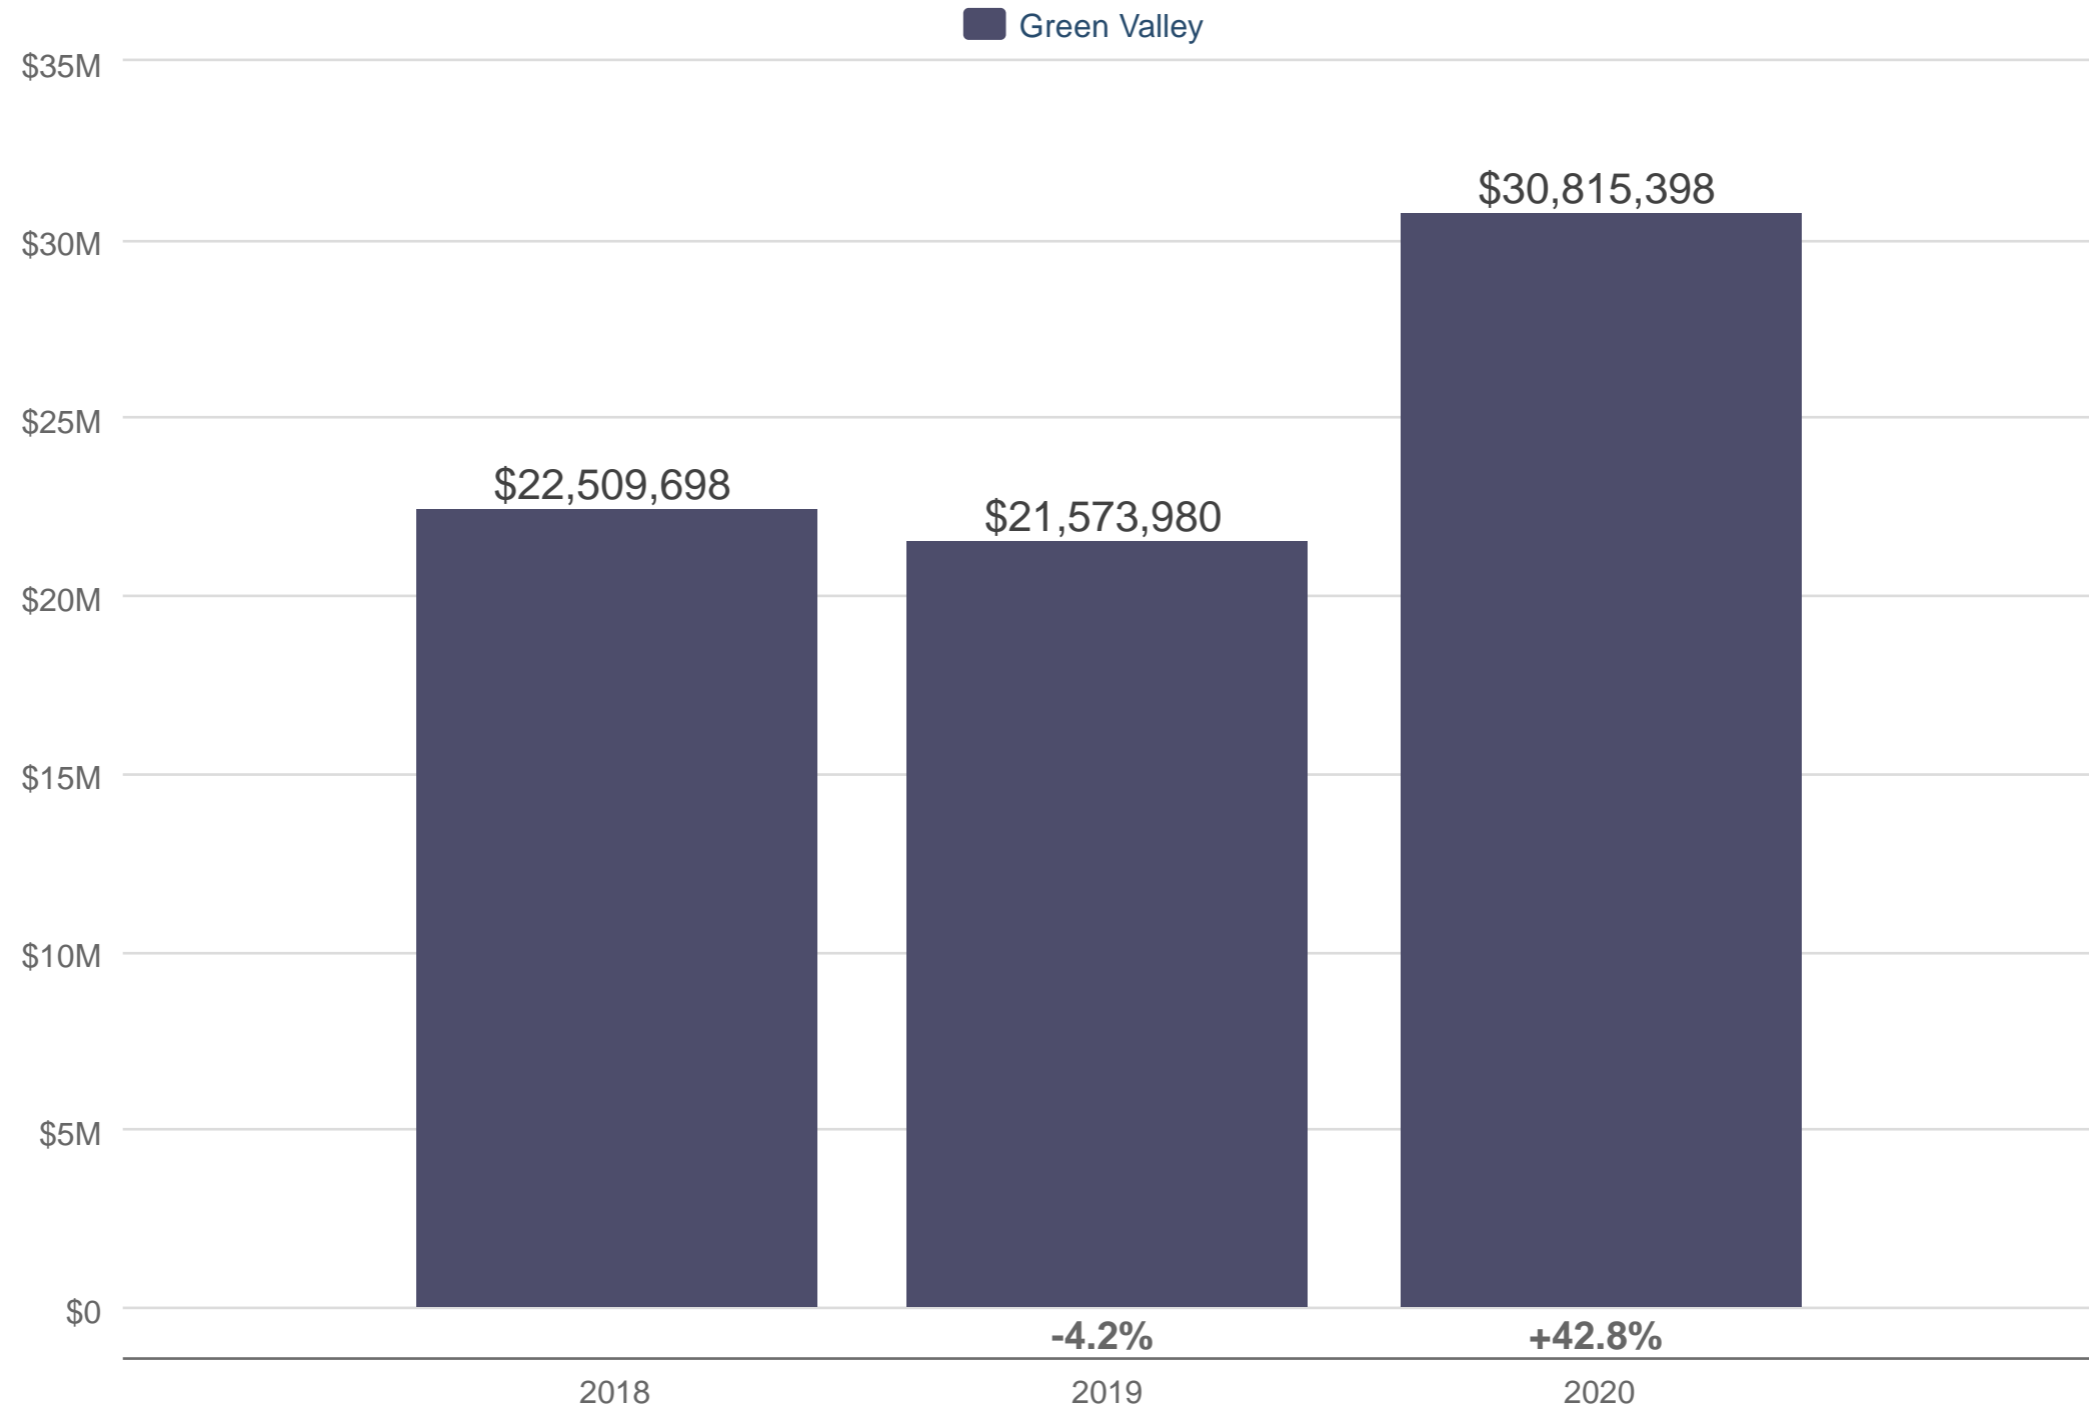

**October Dollar Volume of Closed Sales**

Green Valley

Each data point is one month of activity. Data is from November 10, 2020.

All data from Multiple Listing Service of Southern Arizona. InfoSparks © 2020 ShowingTime.