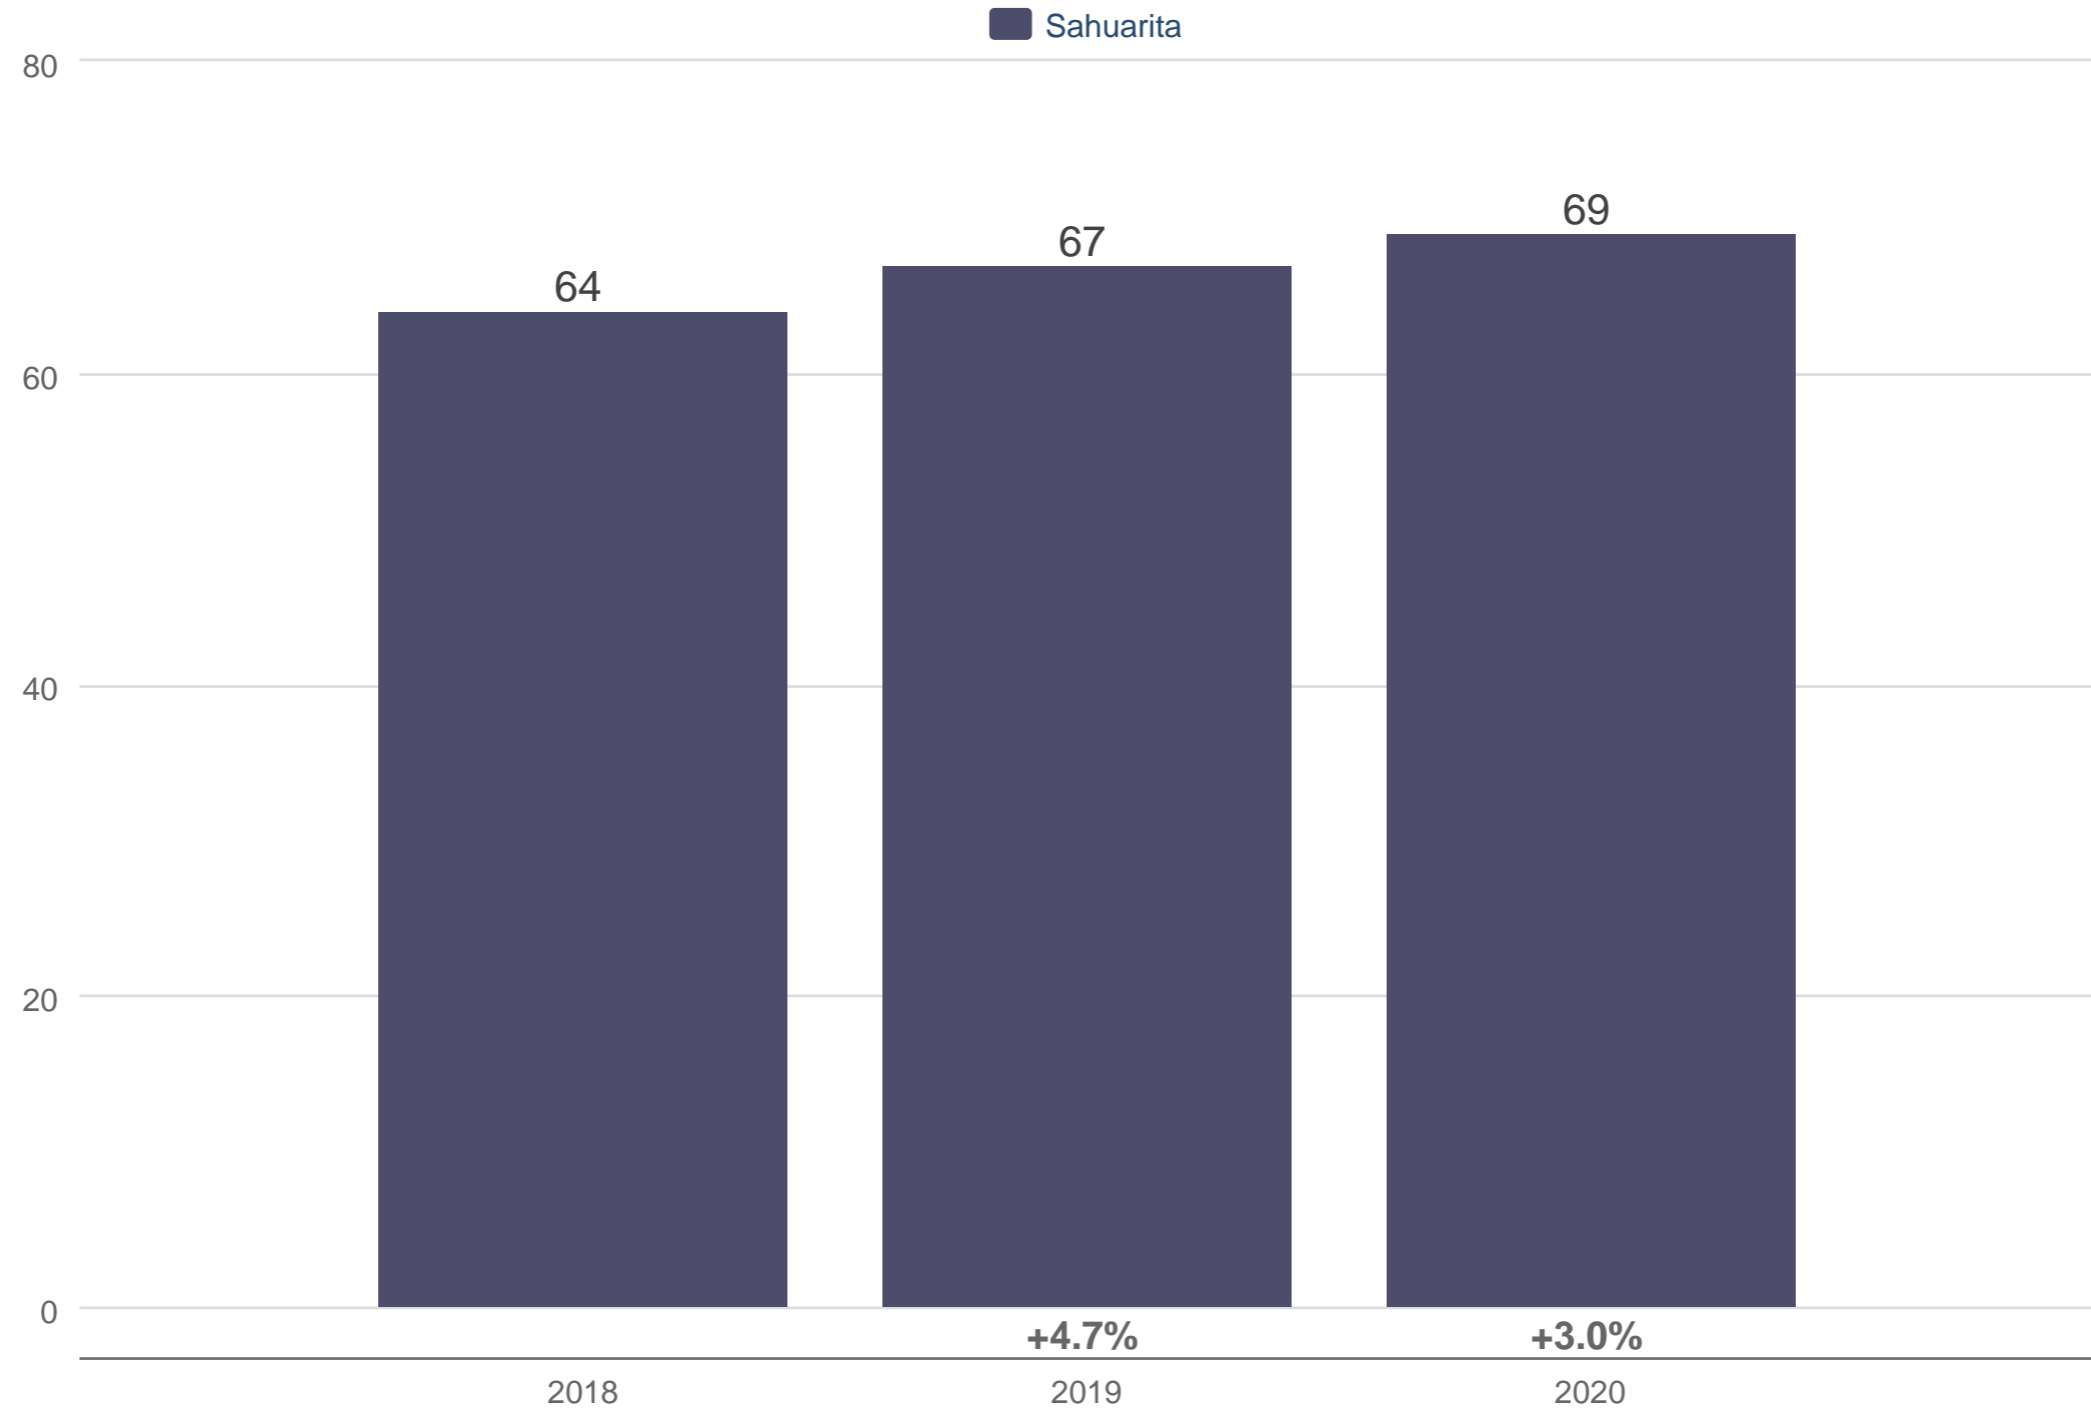

October Closed Sales

Sahuarita

Each data point is one month of activity. Data is from November 11, 2020.

All data from Multiple Listing Service of Southern Arizona. InfoSparks © 2020 ShowingTime.