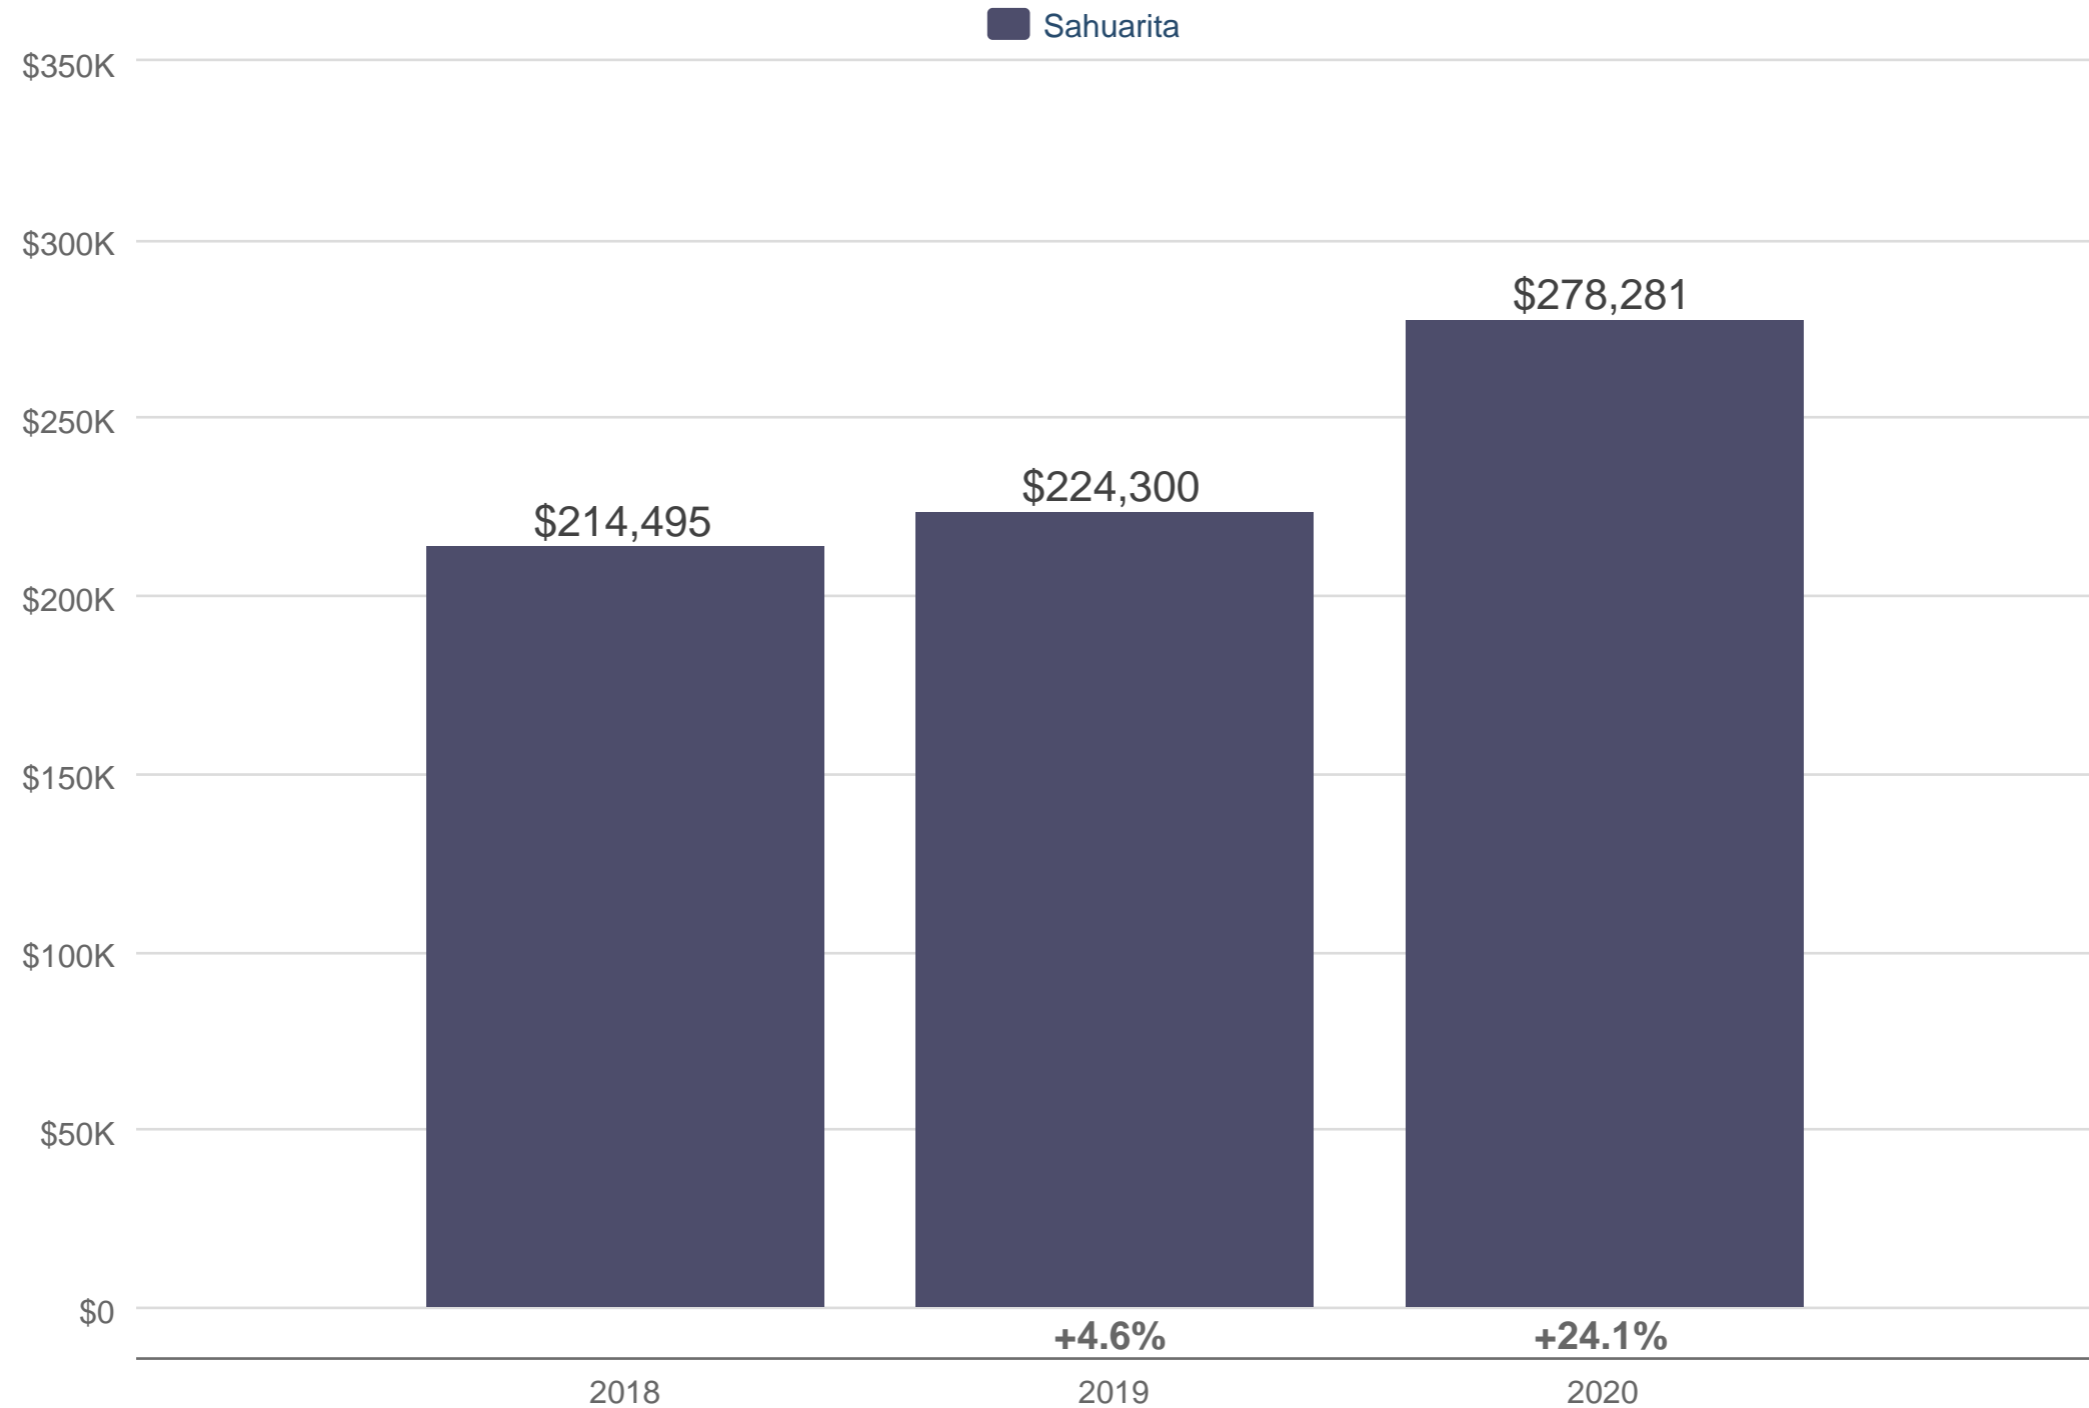

October Average Sales Price

Sahuarita

Each data point is one month of activity. Data is from November 11, 2020.

All data from Multiple Listing Service of Southern Arizona. InfoSparks © 2020 ShowingTime.