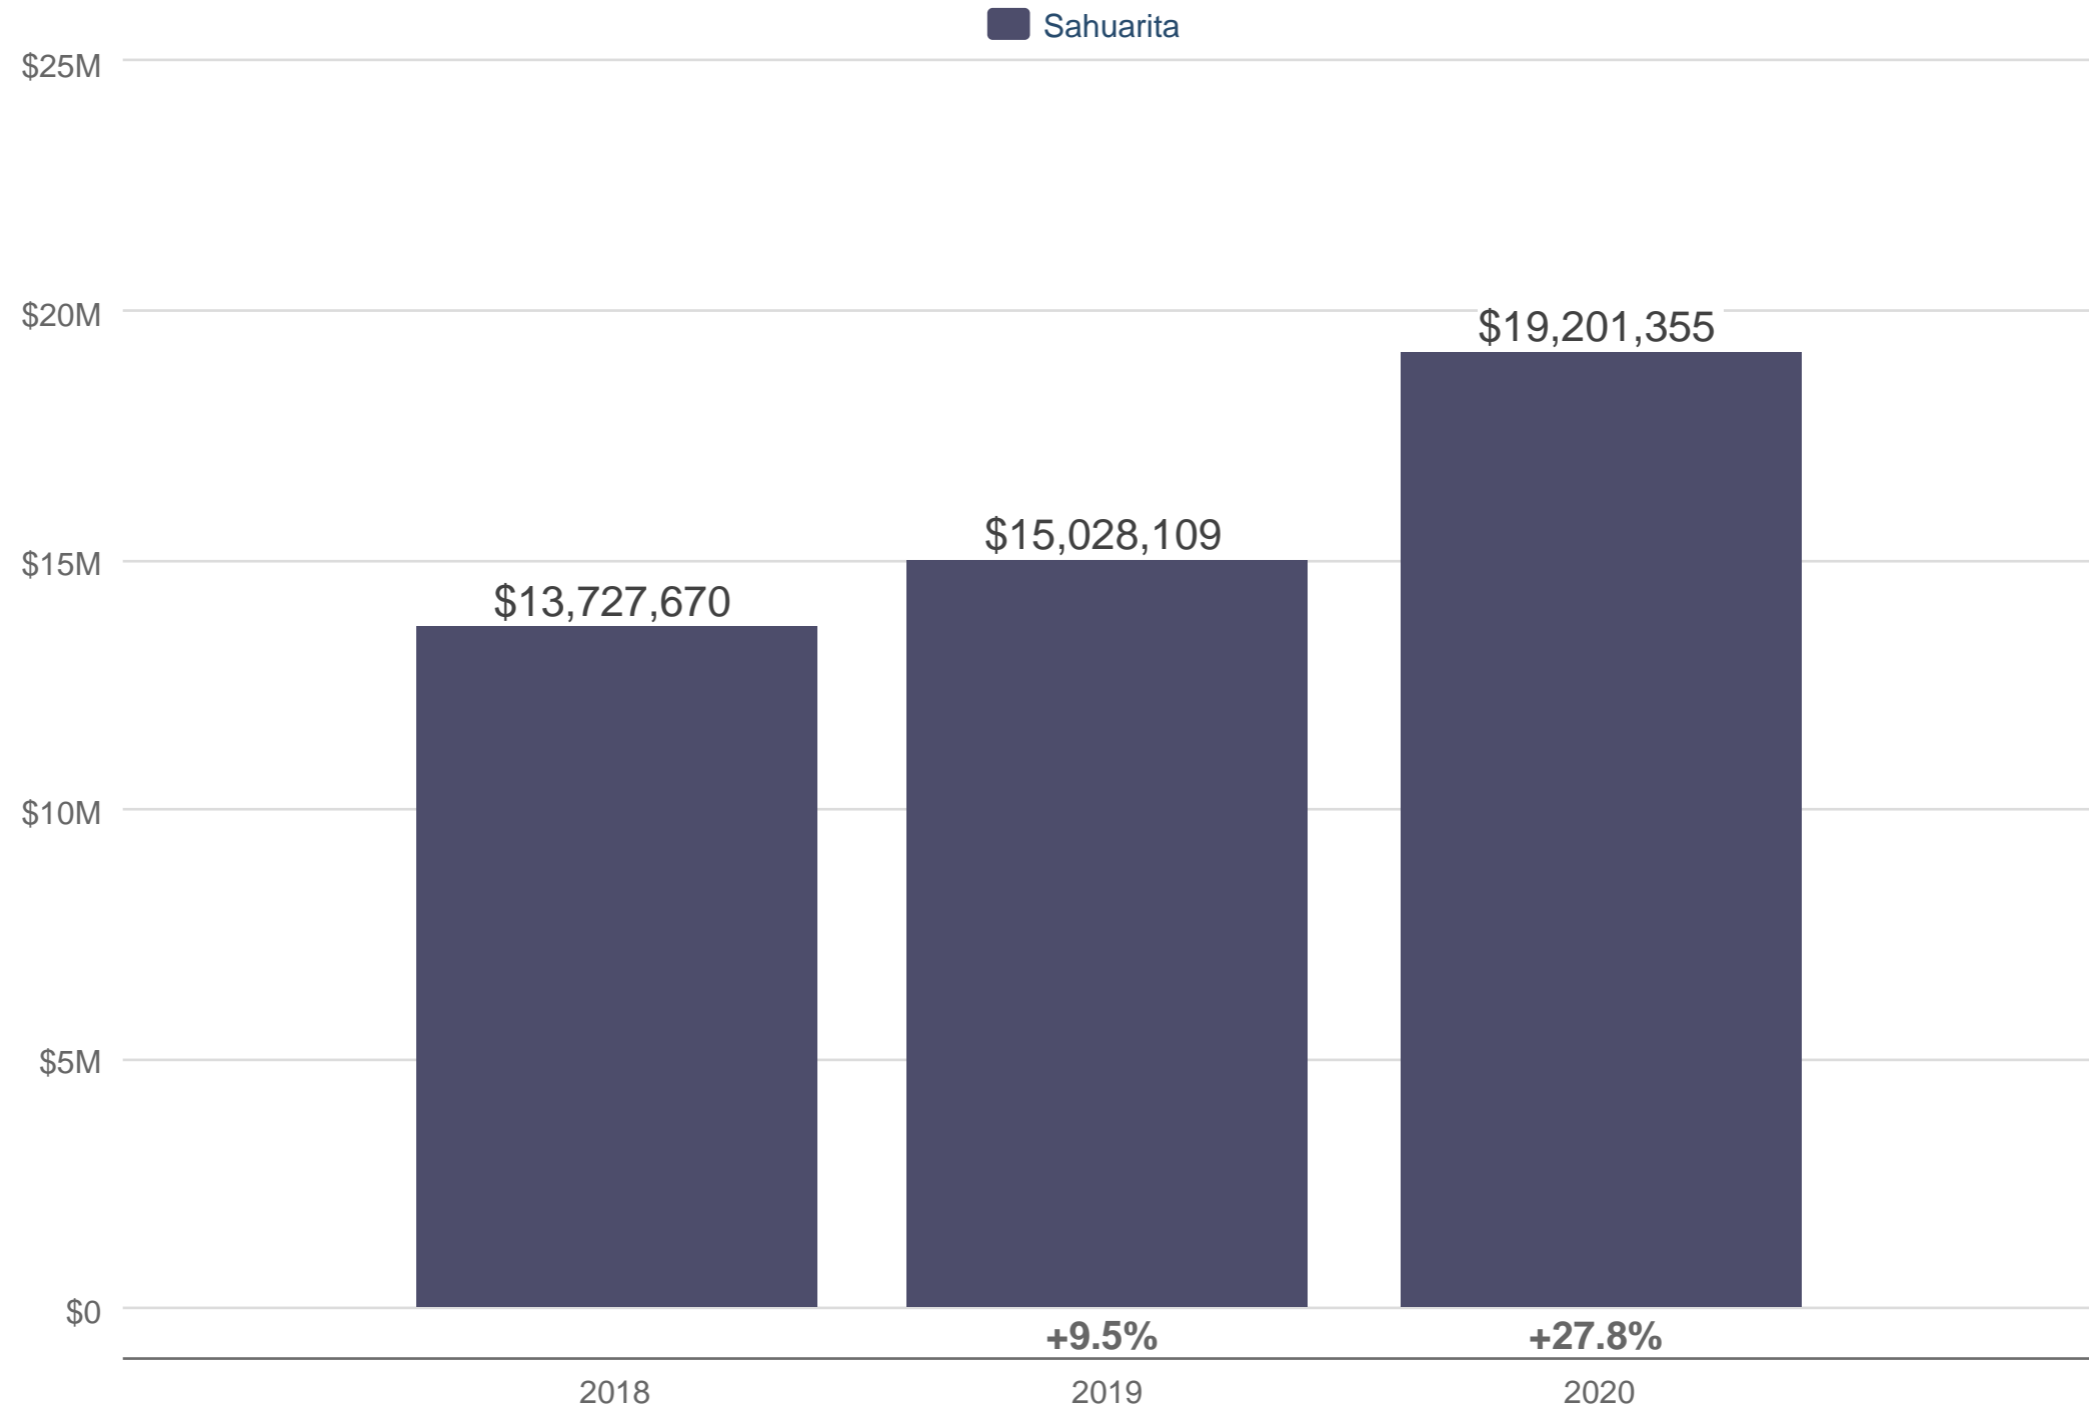

October Dollar Volume of Closed Sales

Sahuarita

Each data point is one month of activity. Data is from November 11, 2020.

All data from Multiple Listing Service of Southern Arizona. InfoSparks © 2020 ShowingTime.