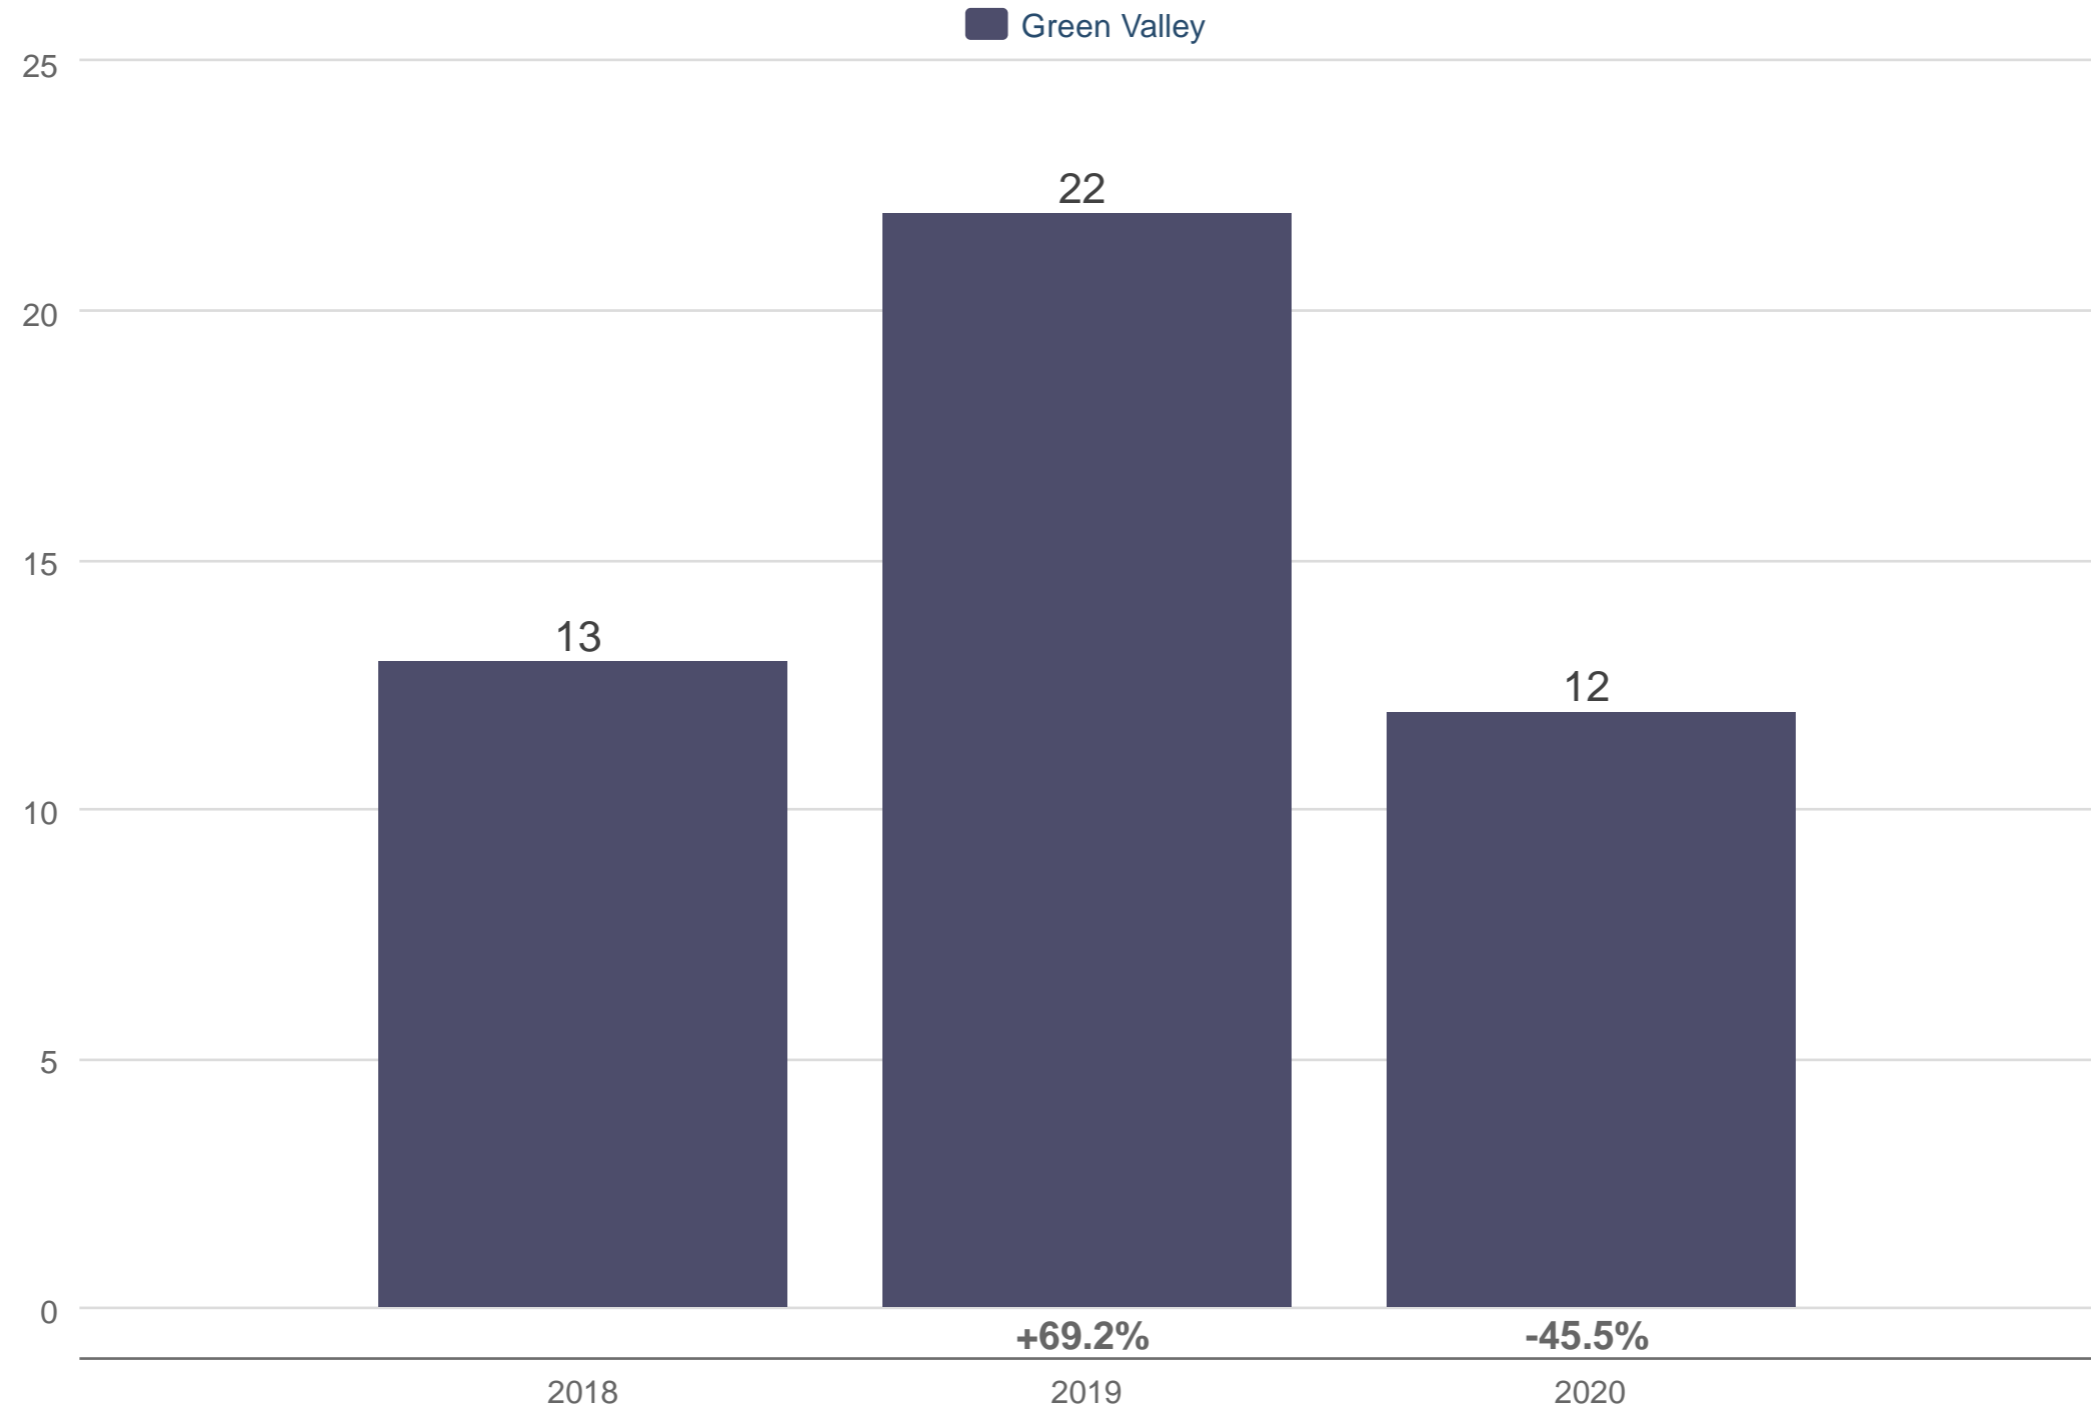

August Median Days on Market

Green Valley

Each data point is one month of activity. Data is from September 8, 2020.

All data from Multiple Listing Service of Southern Arizona. InfoSparks © 2020 ShowingTime.