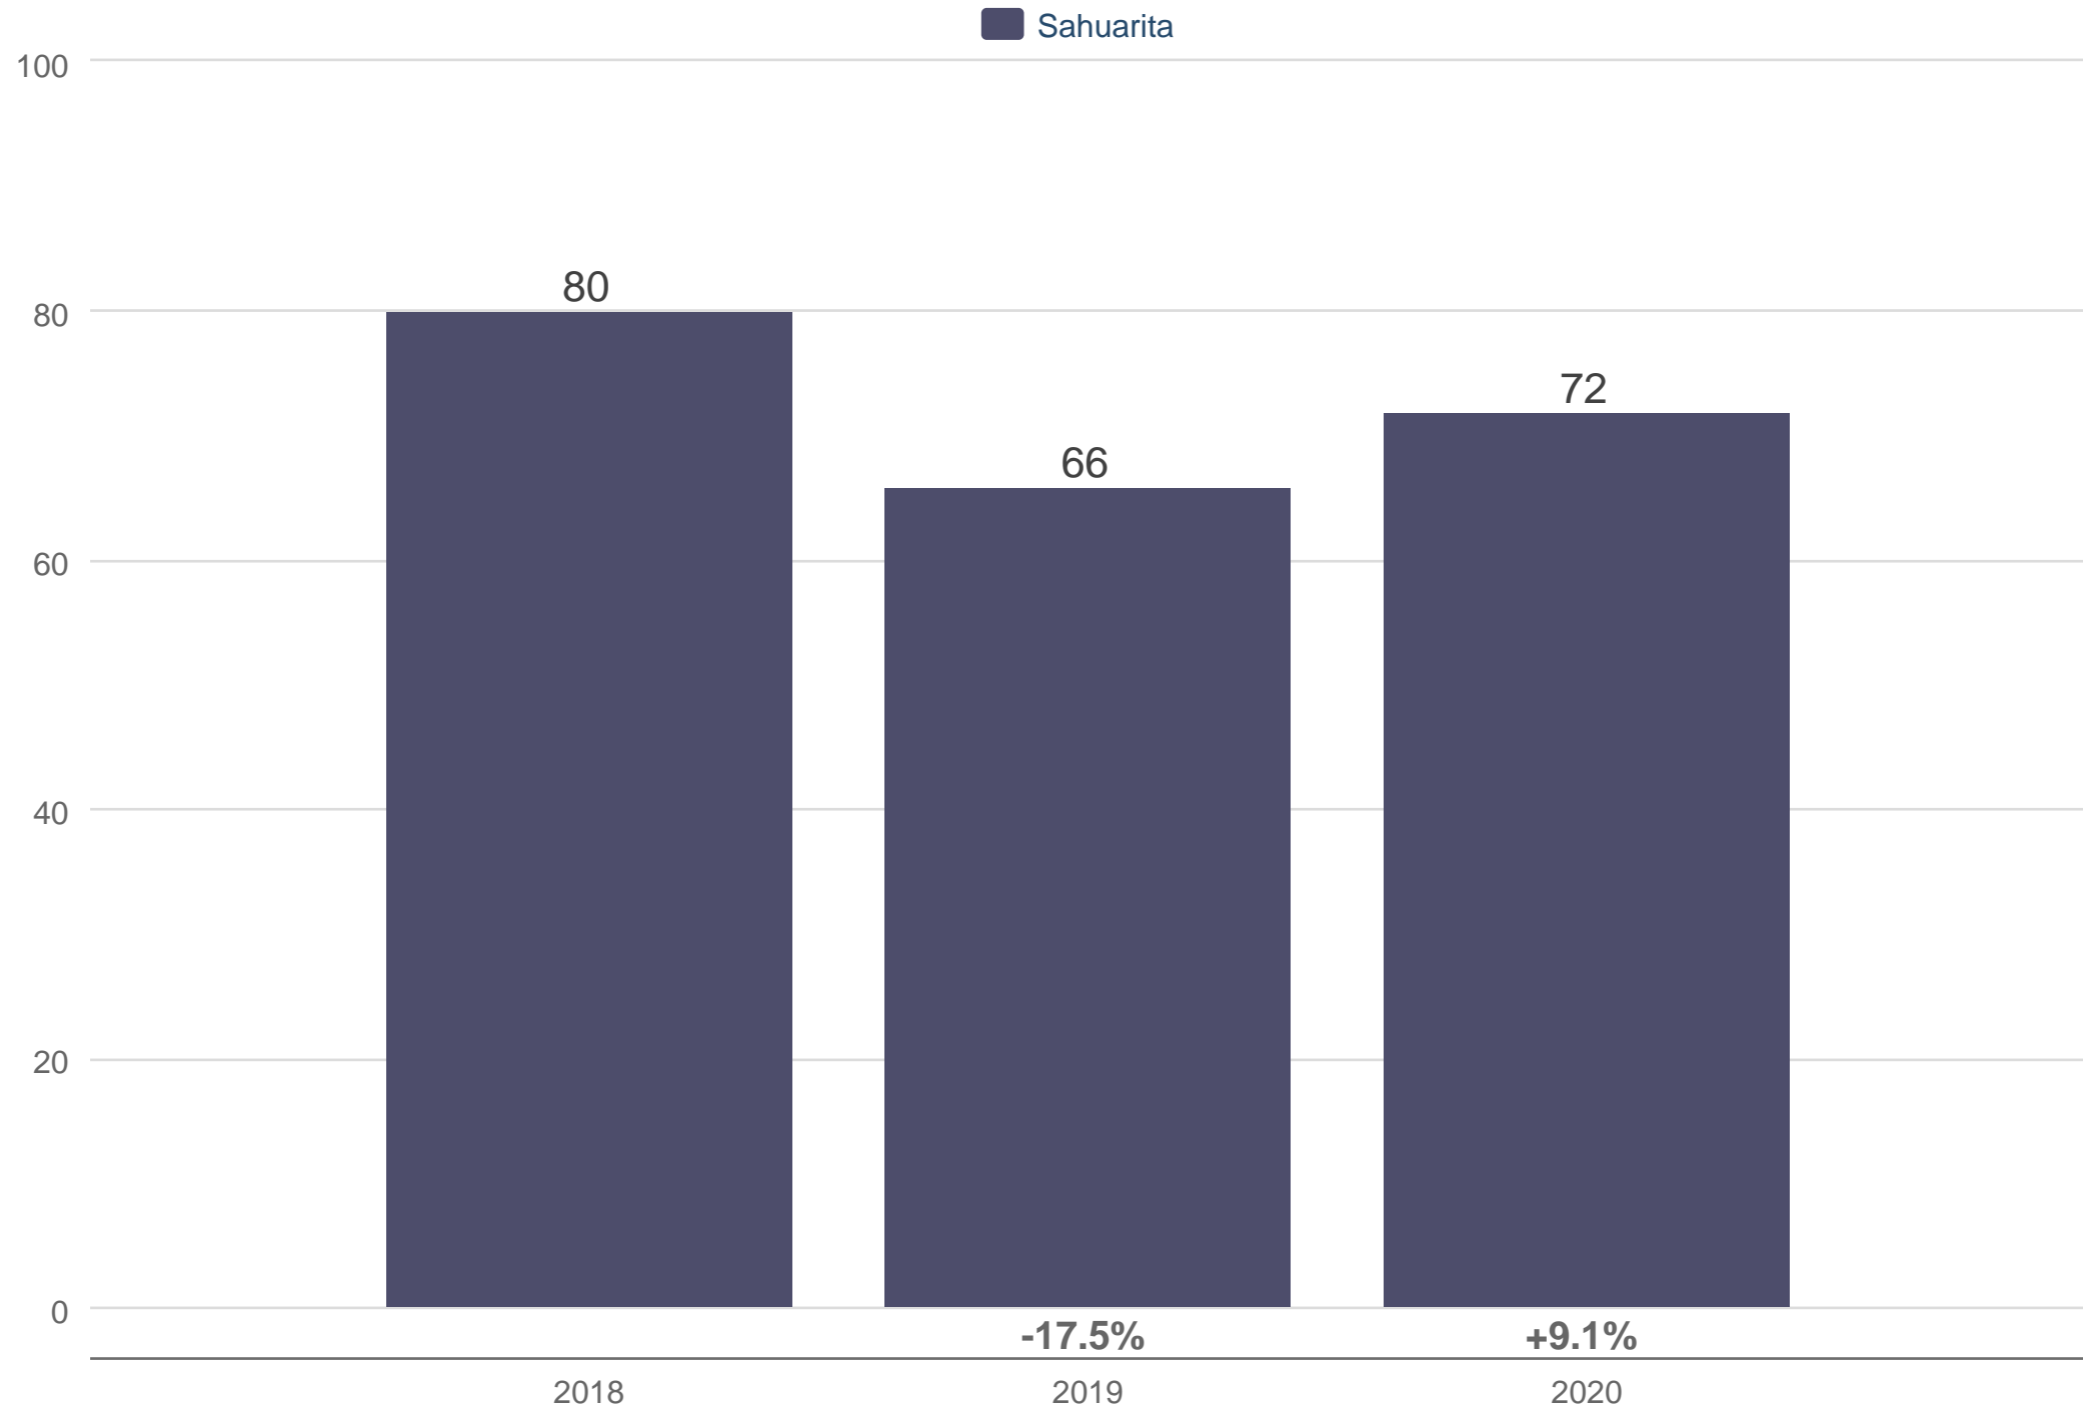

August New Listings

Sahuarita

Each data point is one month of activity. Data is from September 8, 2020.

All data from Multiple Listing Service of Southern Arizona. InfoSparks © 2020 ShowingTime.