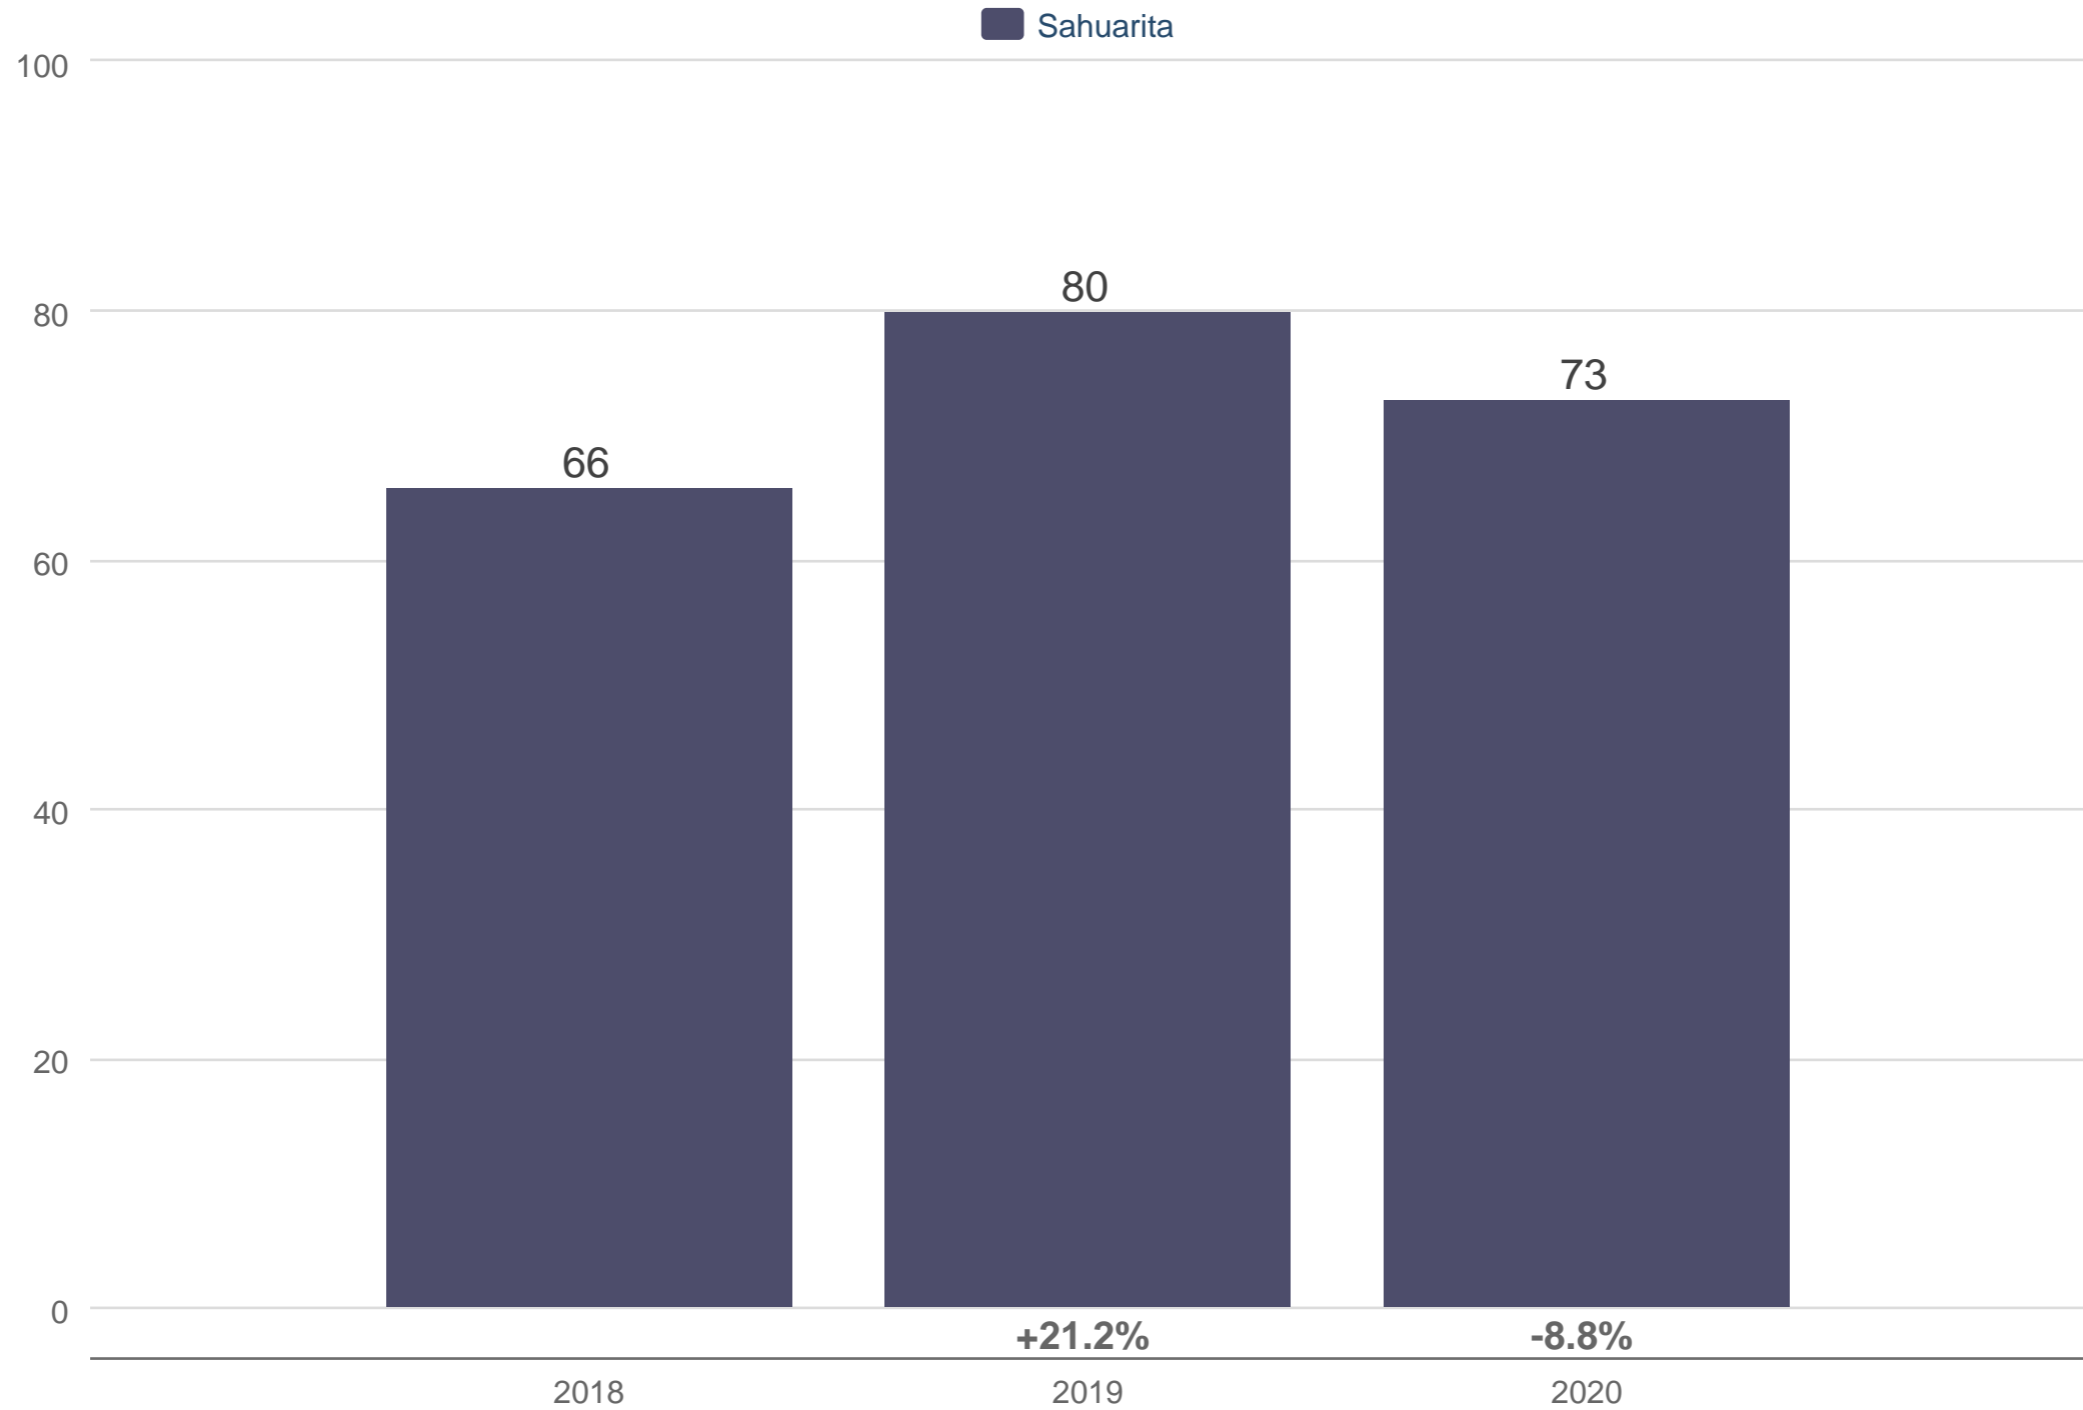

August Closed Sales

Sahuarita

Each data point is one month of activity. Data is from September 8, 2020.

All data from Multiple Listing Service of Southern Arizona. InfoSparks © 2020 ShowingTime.