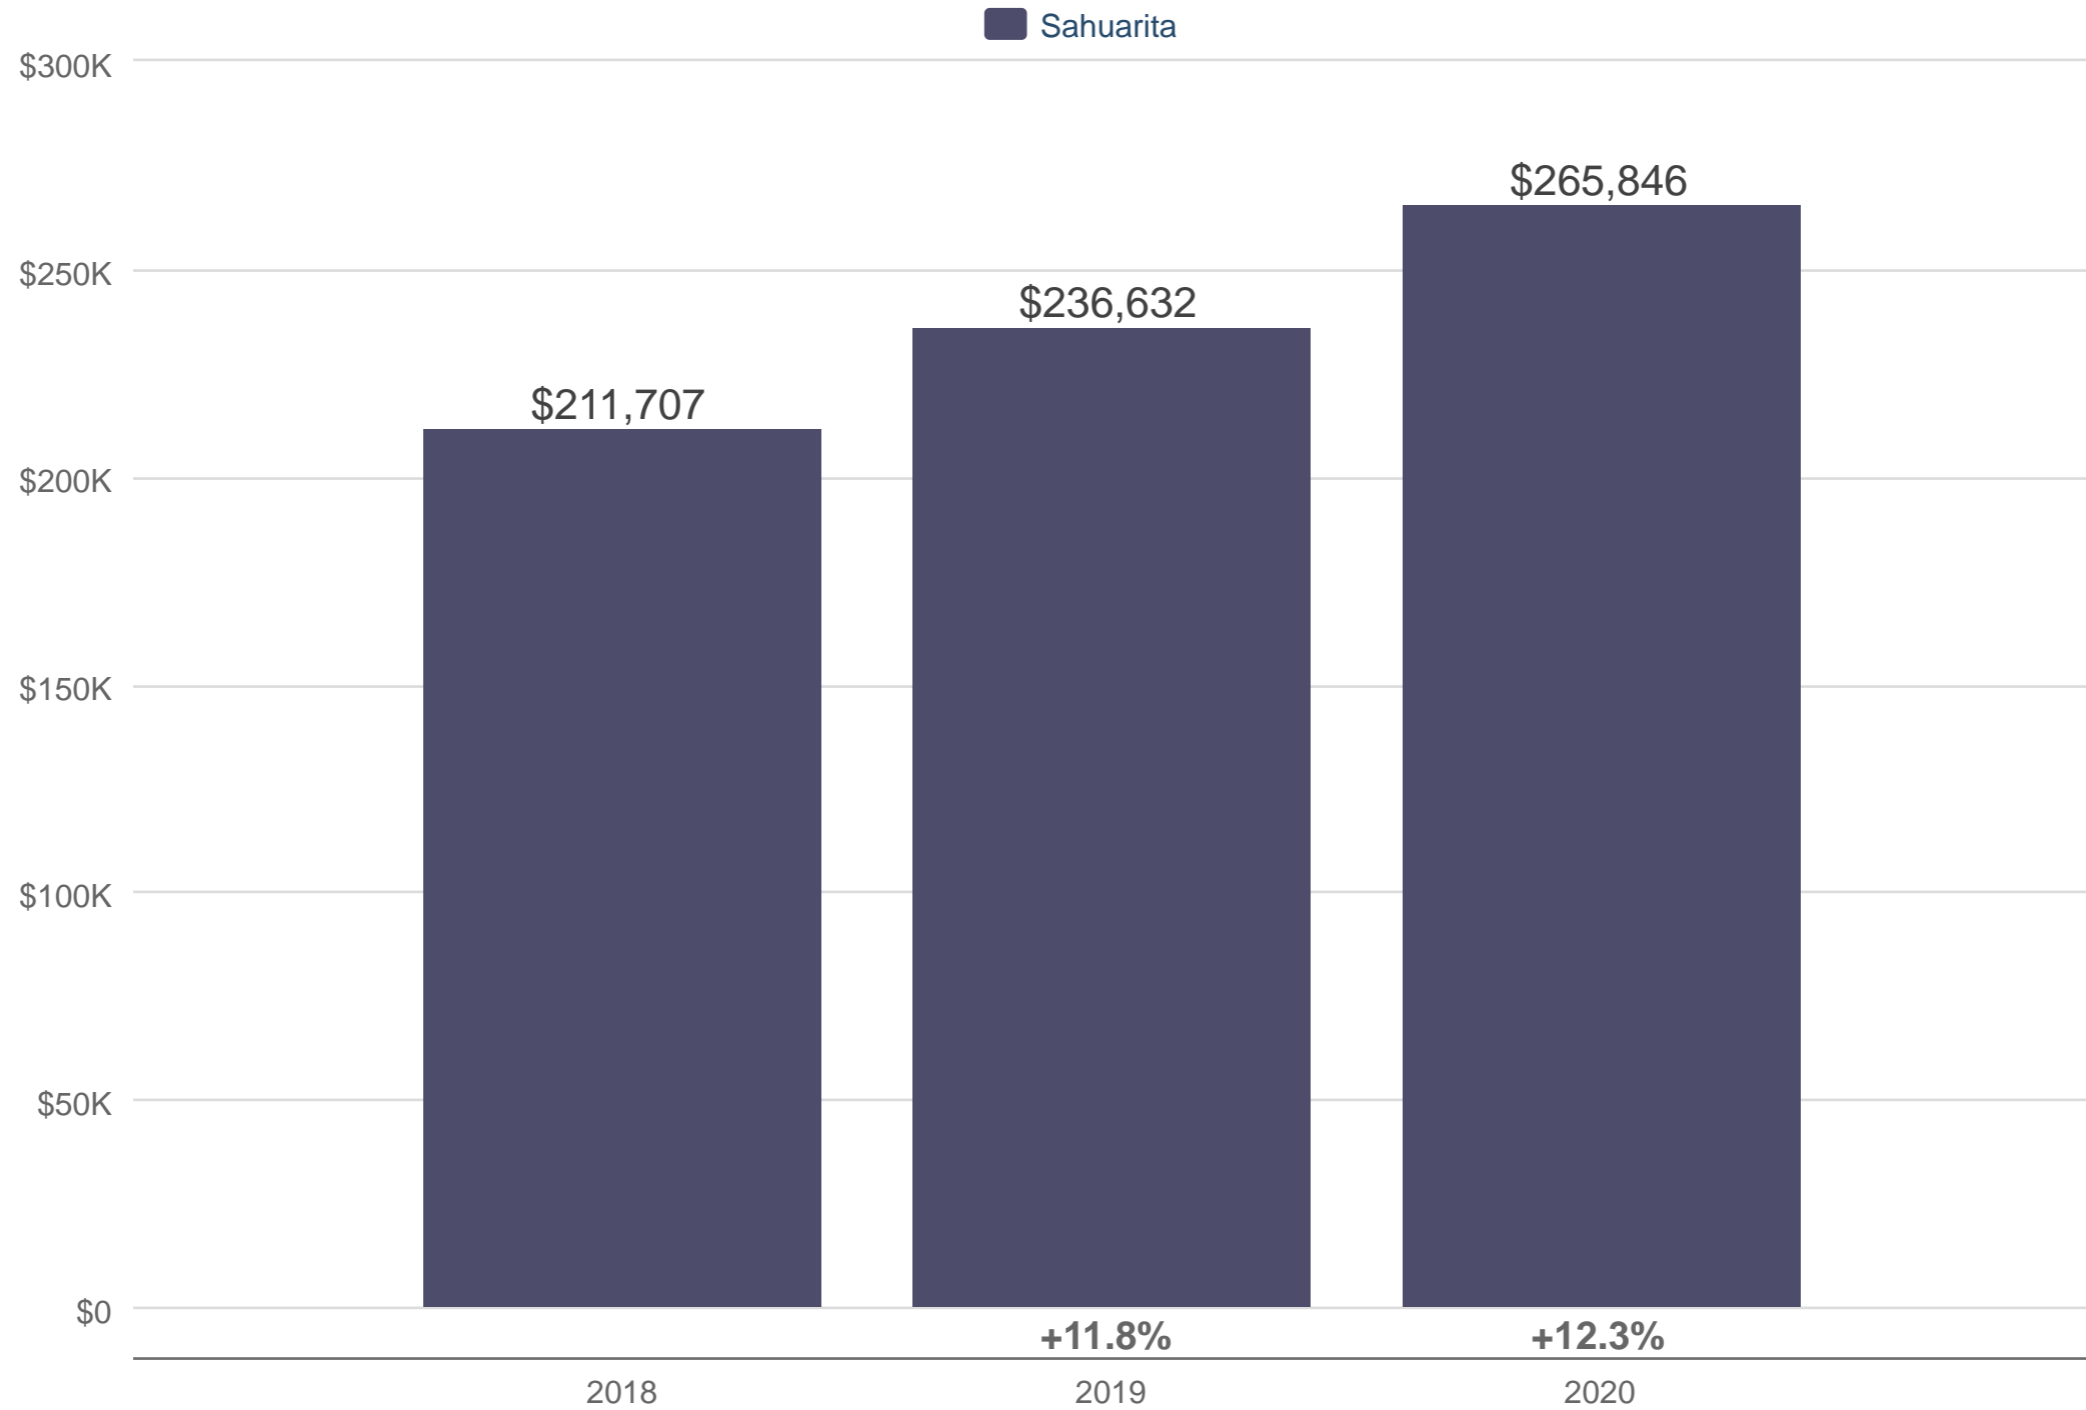

August Average Sales Price

Sahuarita

Each data point is one month of activity. Data is from September 8, 2020.

All data from Multiple Listing Service of Southern Arizona. InfoSparks © 2020 ShowingTime.